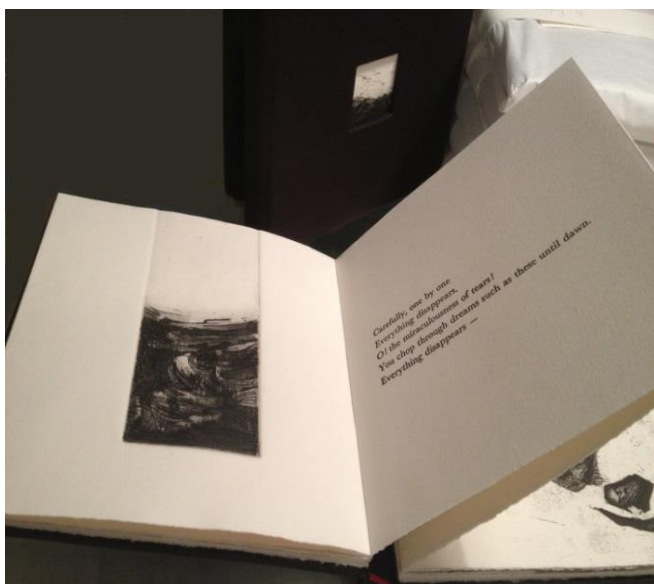

A new
Red Rag Press
Artist's book

Kindness

... a poem by Melbourne's Jordie Albiston and six etchings by
Townsville printmaker, Sheree Kinlyside, in response to that poem.

Artist and bookmaker Sheree Kinlyside has used five separate intaglio techniques to produce each of the six etching plates inspired by the poem *Kindness*.

Solemn in tone, the images depict movement and re-visitation as associated landscape, occasioning patterns of thought and a suggestion of the artist's own nightly descent into disorder until harmony is ultimately salvaged.

From the poet - Kindness attempts to speak to that delicate space between order and confusion; havoc and calm. The pantoum is a circular form using rhymed line repetitions that are structured into 4-line stanzas. I found that reorganising the quatrains into 5-line stanzas upset the predictability of the poem's progression, creating a strange visual friction and a sense of internal unease. Like many of my poems, *Kindness* was written in that special hour or so just before dawn.

Sheree Kinlyside

Kindness was produced in the workshops of Red Rag Press, Townsville and published in February 2013 in a limited edition of 35 copies. The paper used is Magnani Velata Avorio 200gsm and the hand set type is Baskerville 12pt. Each copy is hand bound using a cased in flutter book binding; a format used to prompt intimacy so that the reader will be inclined to nestle the book in one hand and easily turn the pages with the other.